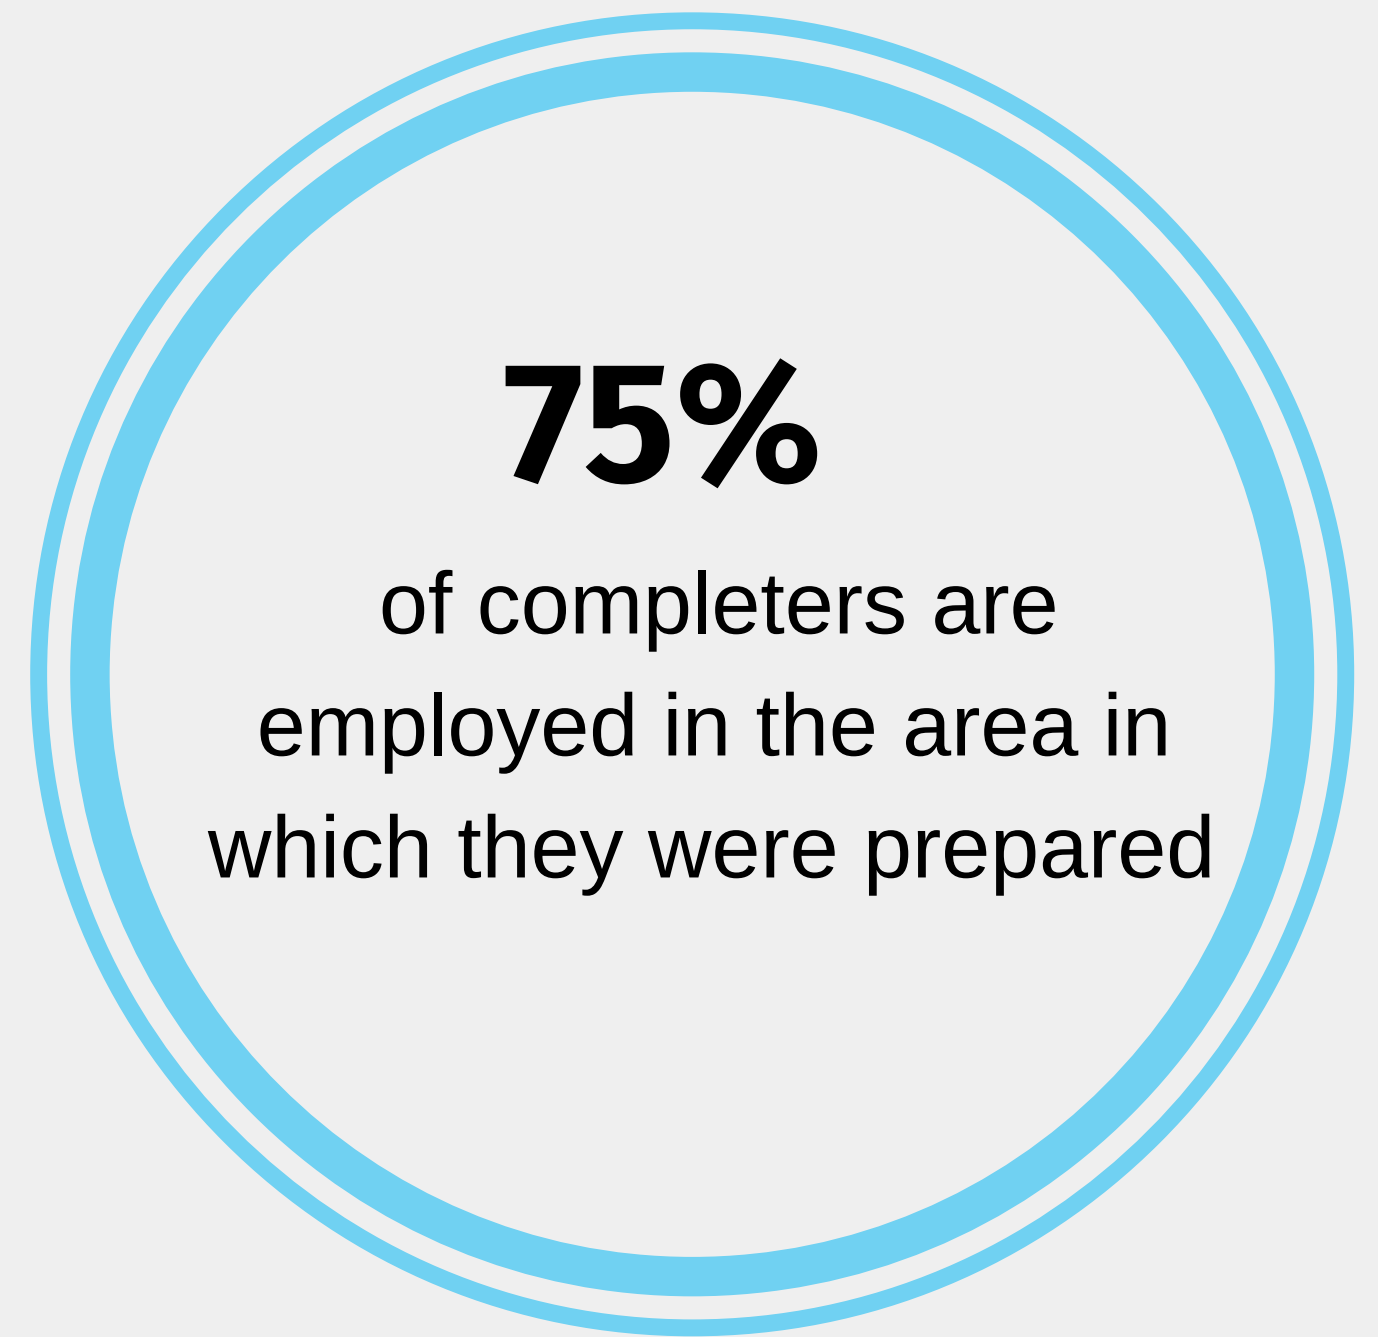

Bayh College of Education

This is a summary of program completers from Fall 2021 and Spring 2022. Among the 179 initial program completers, information was gathered from 101 graduates, yielding a 56% response rate

First Destination Summary 2022

75%
of graduates continuing their education choose to do so at ISU

100% Work in Indiana

0% Work in Illinois