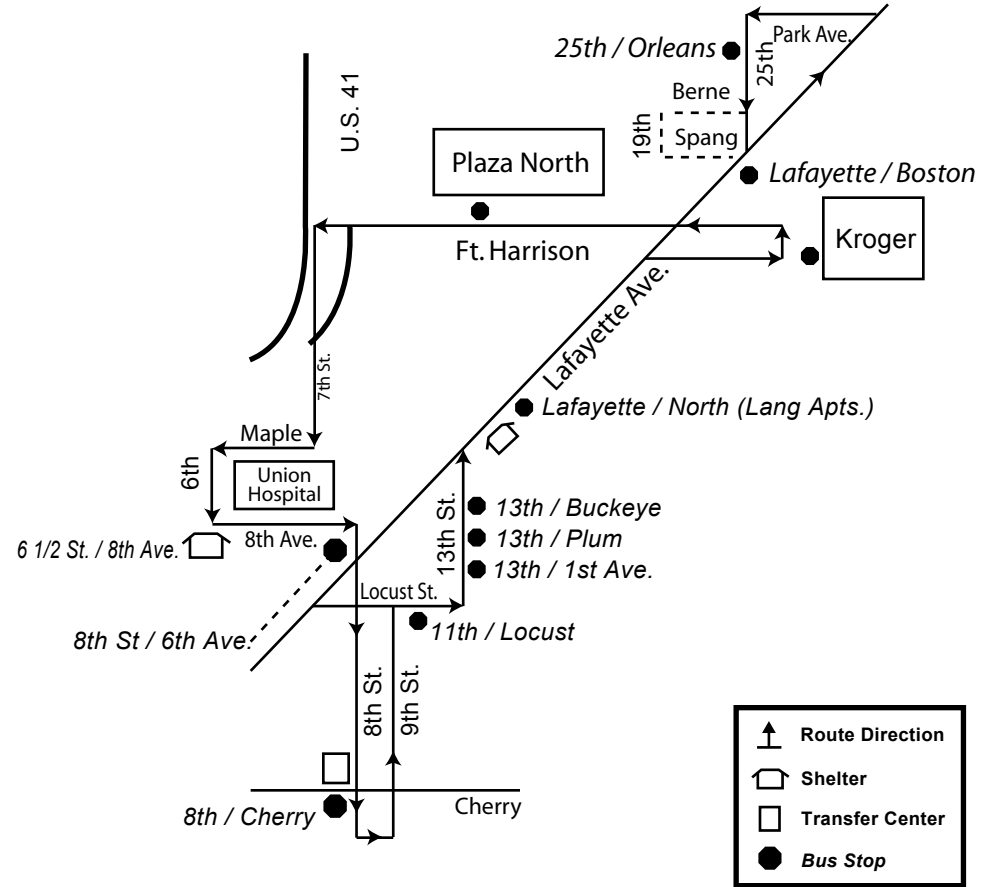

Plaza North

Ride this bus if you are going to...

**Hamilton Center
Plaza North**

**Union Hospital
Kroger's**

TURN BY TURN ROUTE

- Leave Transfer Center at 15 minutes past the hour.
- Travel north on 9th St. to Locust.
- Turn right on Locust to 13th St.
- Turn left onto 13th St. to Lafayette.
- Turn right on Lafayette to Kroger.
- Turn right into Kroger.
- Turn left into Kroger and exit back onto Lafayette.
- Continue on Lafayette to Park Ave.
- Turn left onto Park Ave. to 25th St.
- Turn left onto 25th St. to Lafayette.
- Continue on Lafayette to entrance to Plaza North.
- Turn right into Plaza North exit at west end.
- Turn left onto 7th Street to Maple Ave.
- Turn left onto 6th St. to 8th Av.
- Turn left onto 8th Av. to 8th St.
- Turn right onto 8th St. to Cherry.
- Turn right onto Cherry to Transfer Center.

* ALL MAPS ARE REPRESENTATIONS OF ROUTES AND ARE NOT OF ACTUAL SCALE.

Transfer Center	12 Points	Lafayette & Park Avenue	Plaza North	Union Hospital	Transfer Center
6:15	6:25	6:35	6:40	6:55	7:00
7:15	7:25	7:35	7:40	7:55	8:00
8:15	8:25	8:35	8:40	8:55	9:00
9:15	9:25	9:35	9:40	9:55	10:00
10:15	10:25	10:35	10:40	10:55	11:00
11:15	11:25	11:35	11:40	11:55	12:00
12:15	12:25	12:35	12:40	12:55	1:00
1:15	1:25	1:35	1:40	1:55	2:00
2:15	2:25	2:35	2:40	2:55	3:00
3:15	3:25	3:35	3:40	3:55	4:00
4:15	4:25	4:35	4:40	4:55	5:00
5:15	5:25	5:35	5:40	5:55	6:00

On Request

Woodlawn
Meadows Manor North

Terre Town