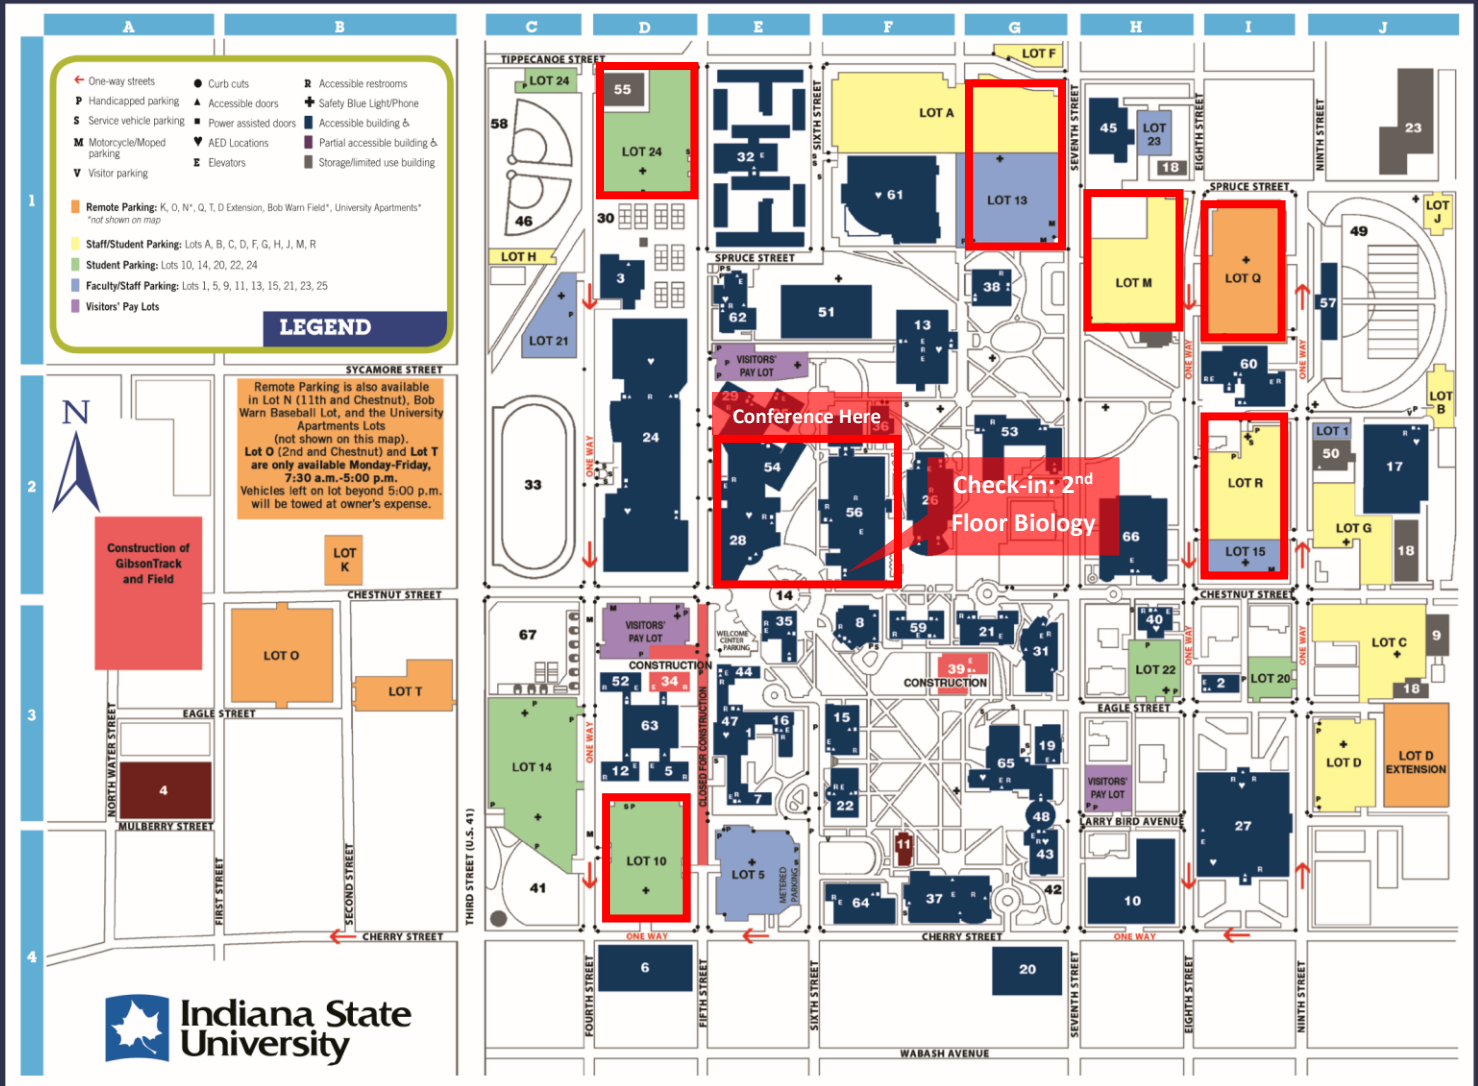

INDIANA STATE UNIVERSITY CAMPUS MAP

CAMPUS BUILDING LIST

REVISED MAY 2014

1 Academic Enrichment Center3-E	28 Dede Activity Center (Hulman Memorial Student Union—HU)2-E	27 Hulman Center—HC.....3-I	42 Oakley Plaza4-G	28 Student Counseling Center (Hulman Memorial Student Union—HU)2-E
35 Admissions, Office of (John W. Moore Welcome Center) ...3-E	14 Dede Plaza2-E	28 Hulman Memorial Student Union—HU2-E	10 Parking Garage, Chery Street4-H	65 Student Financial Aid, Office of (Tirey Hall—TH)3-G
2 African American Cultural Center—AF3-I	15 Dreiser Hall—DH3-F	26 IU School of Medicine—Terre Haute (Holmstedt Hall—HH)2-F	43 Parsons Hall—PH4-G	62 Student Health Center (Sycamore Center for Wellness and Applied Medicine—SS) ...1-E
24 Arena (Health and Human Services Building—A)2-D	66 Education, Bayh College of (University Hall—UH)2-H	29 Jones Hall—JO2-E	31 Performing and Fine Arts, Richard G. Landini Center for—PA3-G	61 Student Recreation Center ...1-F
59 Arts and Sciences, College of (Stalker Hall—SH)3-F	16 Erickson Hall—EH3-E	30 Klueh Tennis Complex, Duane1-D	44 Pickler Hall—PI3-E	22 Student Success, Center for (Gillum Hall—GH)3-F
4 Athletics Annex West3-A	17 Facilities Management and Purchasing—FM2-J	31 Landini Center for Performing and Fine Arts, Richard G.—PA3-G	45 Power Plant—PO1-H	62 Sycamore Center for Wellness and Applied Medicine—SS...1-E
5 Blumberg Hall—BL3-D	18 Facilities Management Storage Buildings ... 1-H, 2-J, 3-J	13 Library, Cunningham Memorial—LC1-F	46 Price Field1-C	63 Sycamore Towers3-D
6 Bookstore (Barnes and Noble Booksellers) and Indiana State University Foundation4-D	19 Fairbanks Hall—FH3-G	32 Lincoln Quadrangles—LQ1-E	47 Public Safety—PS3-E	64 Technology Building—TA4-F
7 Burford Hall—BU3-E	20 Federal Hall—FD4-G	33 Marks Field2-C	48 Rankin Hall—RA3-G	37 Technology Center, John T. Myers—TC4-F
20 Business, Scott College of (Federal Hall—FD)4-G	21 Fine Arts Building—FA3-G	34 Mills Hall—MI3-D	49 Recreation East1-J	64 Technology, College of (Technology Building—TA)4-F
8 Career Center3-F	6 Foundation, Indiana State University and Bookstore (Barnes and Noble Booksellers)4-D	35 Moore Welcome Center, John W.3-E	50 Recycle Center2-J	30 Tennis Complex, Duane Klueh1-D
9 Central Chilled Water Plant ...3-J	22 Gillum Hall—GH3-F	36 Multimedia Services, Center for2-F	51 Reeve Hall1-E	65 Tilson Music Hall (Tirey Hall—TH)3-G
10 Cherry Street Parking Garage 4-H	52 Global Engagement, Center for (Rhoads Hall)—RH3-D	37 Myers Technology Center, John T.—TC4-F	16 Residential Life (Erickson Hall—EH)3-E	65 Tirey Hall—TH3-G
28 Commons (Hulman Memorial Student Union—HU)2-E	65 Graduate and Professional Studies, College of (Tirey Hall—TH)3-G	38 New Theater—NT1-G	52 Rhoads Hall—RH3-D	66 University Hall—UH2-H
11 Condit House—CH4-F	23 Grounds Maintenance Building1-J	39 Normal Hall—NH3-F	53 Root Hall—RO2-G	47 University Police (Public Safety—PS)3-E
28 Counseling Center, Student (Hulman Memorial Student Union—HU)2-E	24 Health and Human Services Building—A2-D	40 Nursing Building—CN3-H	54 Sandison Hall—SA2-E	35 Welcome Center, John W. Moore3-E
12 Cromwell Hall—CR3-D	25 Hines Hall—HI2-E	41 Oakley Place4-C	55 Satellite Chilled Water Plant1-D	67 Wolf Field—WF3-C
13 Cunningham Memorial Library—LC1-F	26 Holmstedt Hall—HH2-F		56 Science Building—S2-F	
			57 Simmons Student Activity Center, Michael1-J	
			58 St. John Softball Complex ...1-C	
			59 Stalker Hall—SH3-F	
			60 Statesman Towers2-I	
			57 Student Activity Center, Michael Simmons1-J	