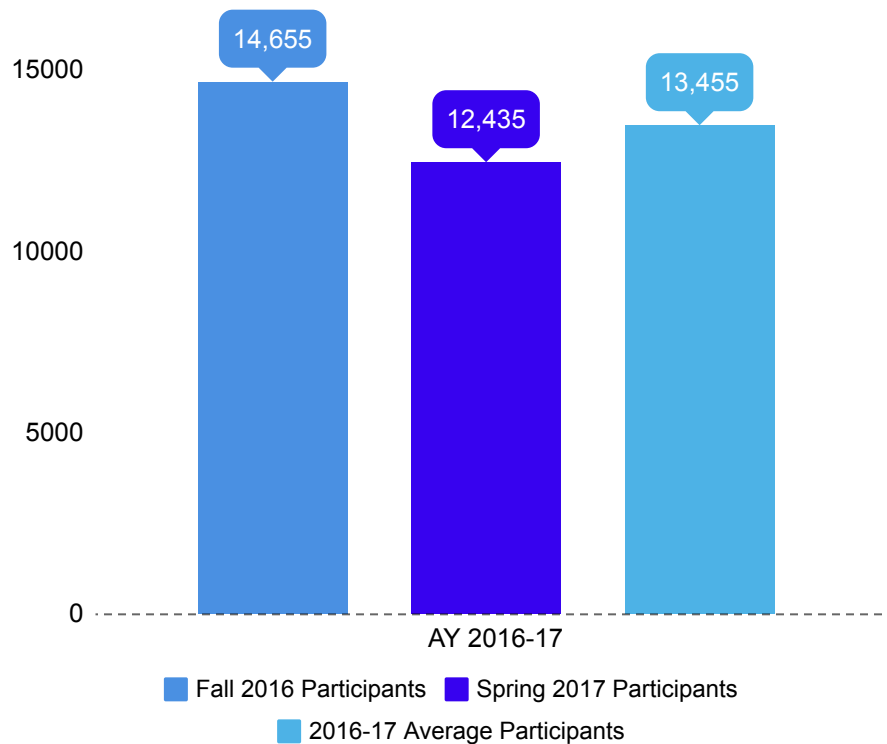

Indiana State University

Division of Student Affairs

2016-17 Assessment Analysis

Total Number of Participations

Total Number of Unique Student Participants

Indiana State University

Division of Student Affairs

2016-17
Assessment Analysis

Percentage of Undergraduate FTE Participation By Class

Indiana State University

Division of Student Affairs

2016-17
Assessment Analysis

Retention of UG FTE Participants From Spring 2017 to Fall 2017