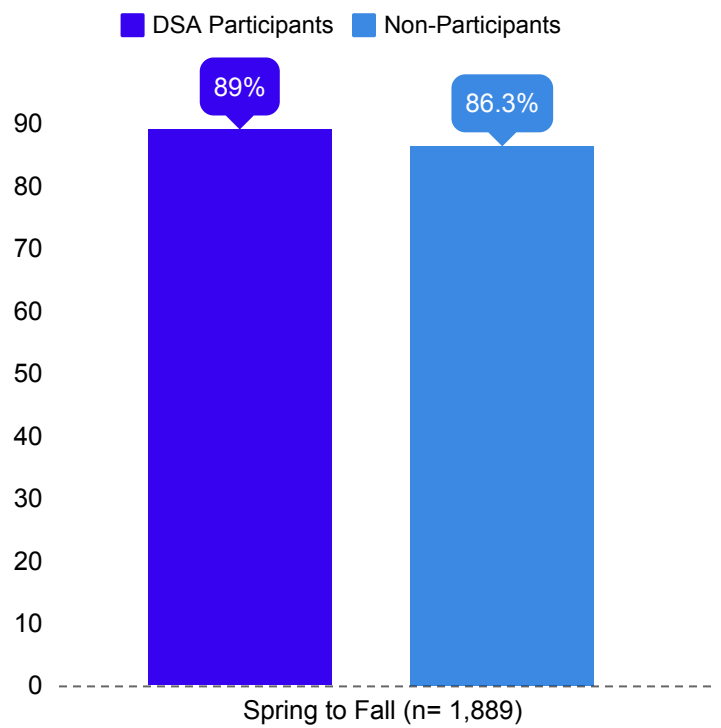

Indiana State University

Division of Student Affairs

2016-17 Assessment Analysis

Total Number of Participations

Total Number of Unique Student Participants

Indiana State University

Division of Student Affairs

2016-17
Assessment Analysis

Percentage of Undergraduate FTE Participation By Class

Indiana State University

Division of Student Affairs

2016-17
Assessment Analysis

Retention of UG FTE Participants From Spring 2017 to Fall 2017

Participant Vs. Non-Participants

Percentage of Retained Freshmen Percentage of Retained Sophomores

Percentage of Retained Juniors

Percentage of Retained Seniors

Indiana State University

Division of Student Affairs