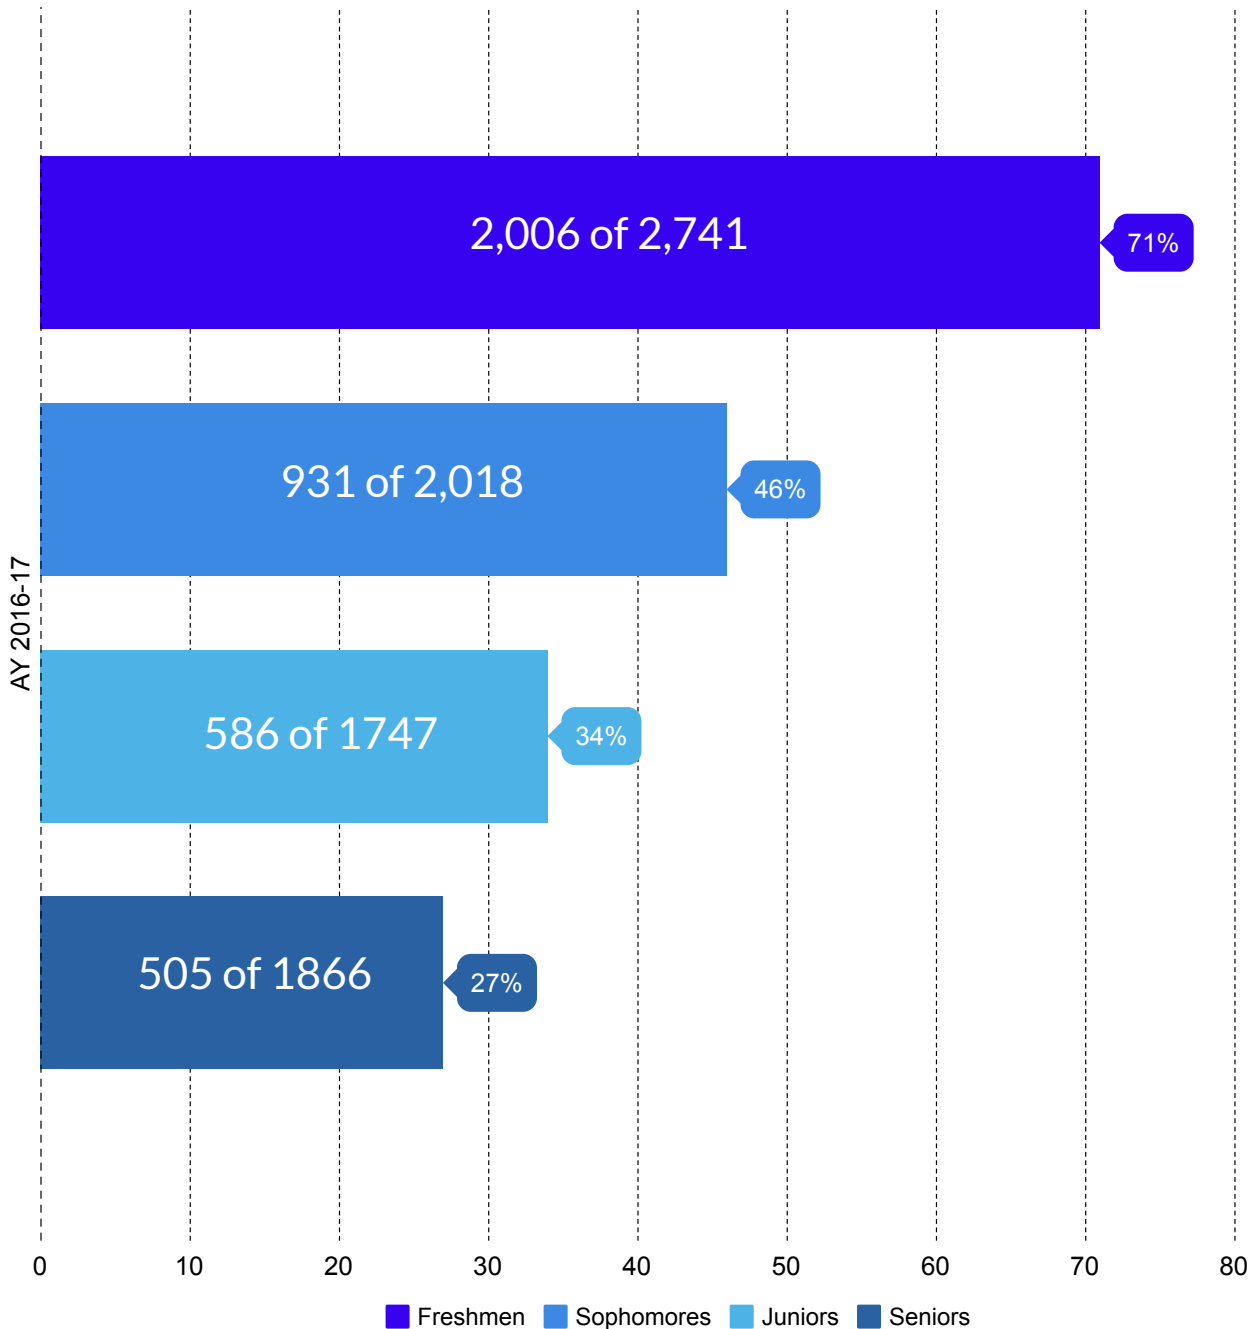

Indiana State University

Division of Student Affairs

2016-17 Assessment Analysis

Total Number of Participations

Total Number of Unique Student Participants

Indiana State University

Division of Student Affairs

2016-17
Assessment Analysis

Percentage of Undergraduate FTE Participation By Class

Indiana State University

Division of Student Affairs

2016-17
Assessment Analysis

Retention of UG FTE Participants From Spring 2017 to Fall 2017