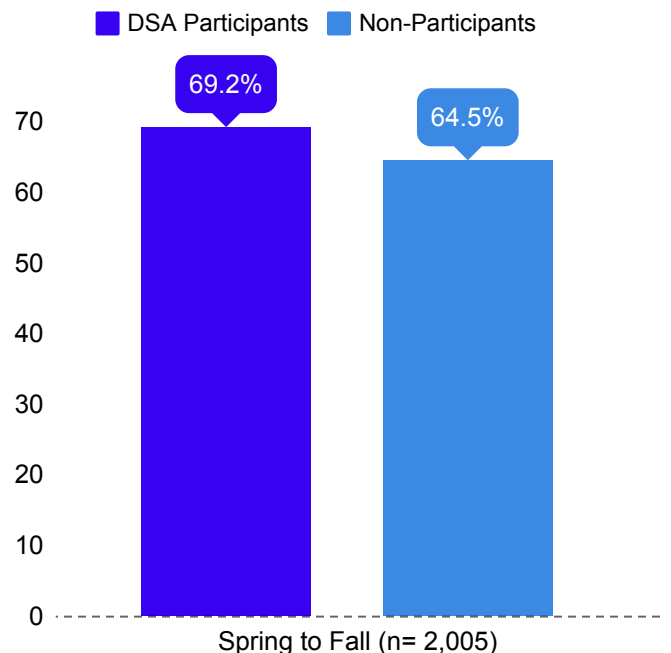

2016-17
Assessment Analysis

Percentage of Undergraduate FTE Participation By Class

Indiana State University

Division of Student Affairs

2016-17
Assessment Analysis

Retention of UG FTE Participants From Spring 2017 to Fall 2017

Participant Vs. Non-Participants

Percentage of Retained Freshmen Percentage of Retained Sophomores

Percentage of Retained Juniors

Percentage of Retained Seniors

Indiana State University

Division of Student Affairs