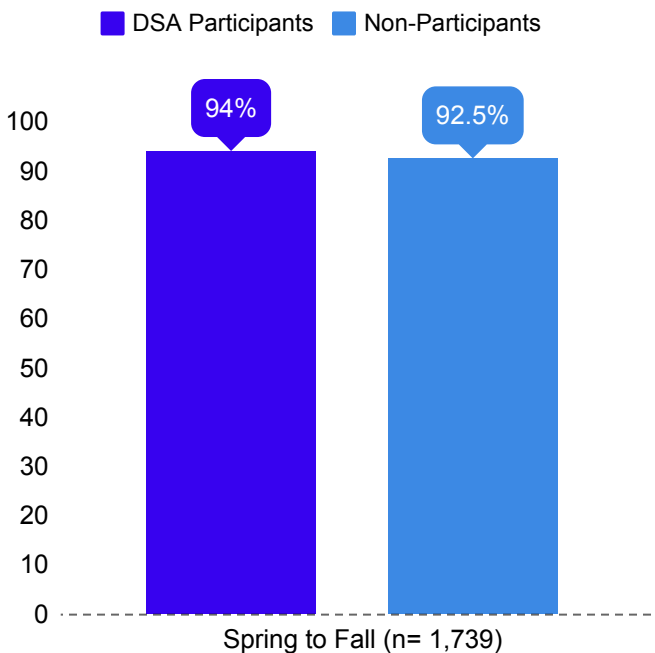

Indiana State University

Division of Student Affairs

2016-17 Assessment Analysis

Total Number of Participations

Total Number of Unique Student Participants

Indiana State University

Division of Student Affairs

2016-17
Assessment Analysis

Percentage of Undergraduate FTE Participation By Class

Indiana State University

Division of Student Affairs

2016-17
Assessment Analysis

Retention of UG FTE Participants From Spring 2017 to Fall 2017

Participant Vs. Non-Participants

Percentage of Retained Freshmen Percentage of Retained Sophomores

Percentage of Retained Juniors

Percentage of Retained Seniors

Indiana State University

Division of Student Affairs