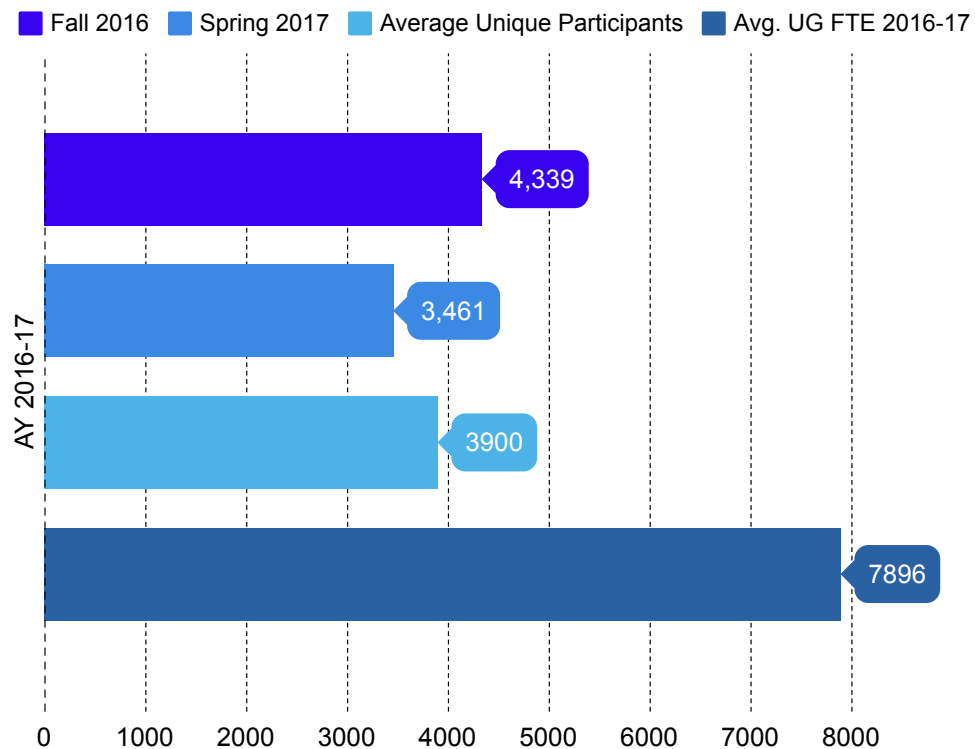

Indiana State University

Division of Student Affairs

2016-17 Assessment Analysis

Total Number of Participations

Total Number of Unique Student Participants

Indiana State University

Division of Student Affairs

2016-17
Assessment Analysis

Percentage of Undergraduate FTE Participation By Class

Indiana State University

Division of Student Affairs

2016-17
Assessment Analysis

Retention of UG FTE Participants From Spring 2017 to Fall 2017