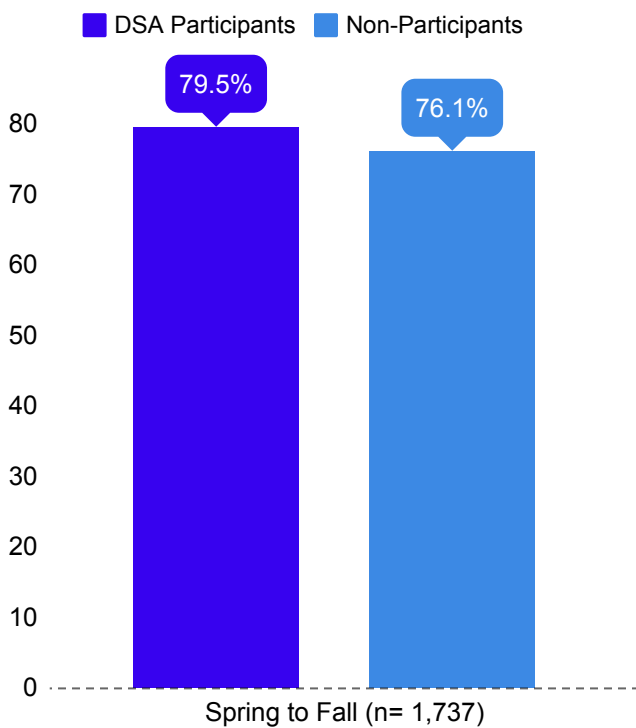

2016-17
Assessment Analysis

Percentage of Undergraduate FTE Participation By Class

Indiana State University

Division of Student Affairs

2016-17
Assessment Analysis

Retention of UG FTE Participants From Spring 2017 to Fall 2017

Participant Vs. Non-Participants

Percentage of Retained Freshmen Percentage of Retained Sophomores

Percentage of Retained Juniors

Percentage of Retained Seniors

Indiana State University

Division of Student Affairs