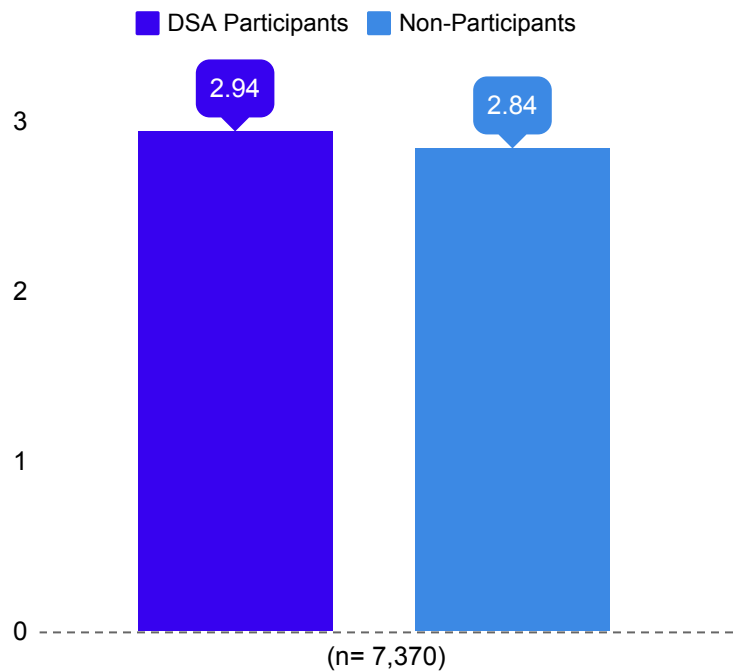

Participant Vs. Non-Participants

Percentage of Retained Freshmen Percentage of Retained Sophomores

Percentage of Retained Juniors

Percentage of Retained Seniors

Indiana State University

Division of Student Affairs

2016-17
Assessment Analysis

Average GPA of UG FTE Participants AY 2016-17

Participant Vs. Non-Participants

Average GPA Fall 2016 Participants

Average GPA Spring 2017 Participants

Average GPA UG FTE Participants AY 2016-17