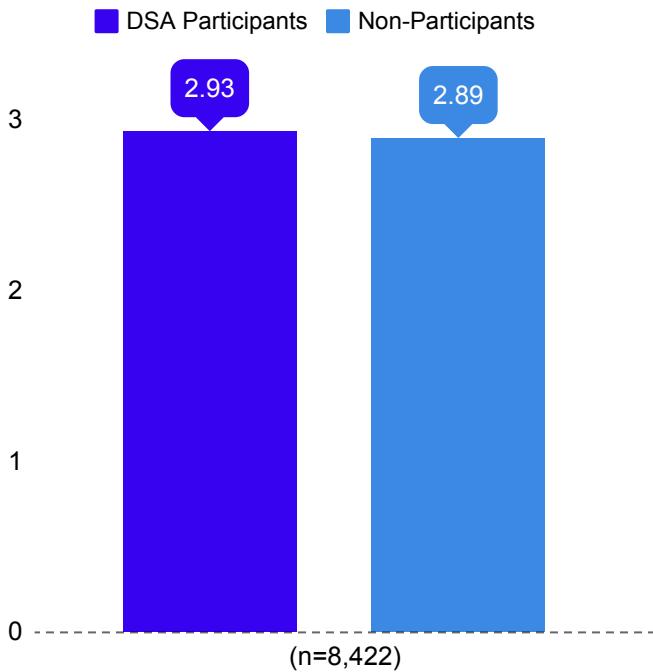

Indiana State University

Division of Student Affairs

2016-17
Assessment Analysis

Average GPA of UG FTE Participants AY 2016-17

Participant Vs. Non-Participants

Average GPA Fall 2016 Participants